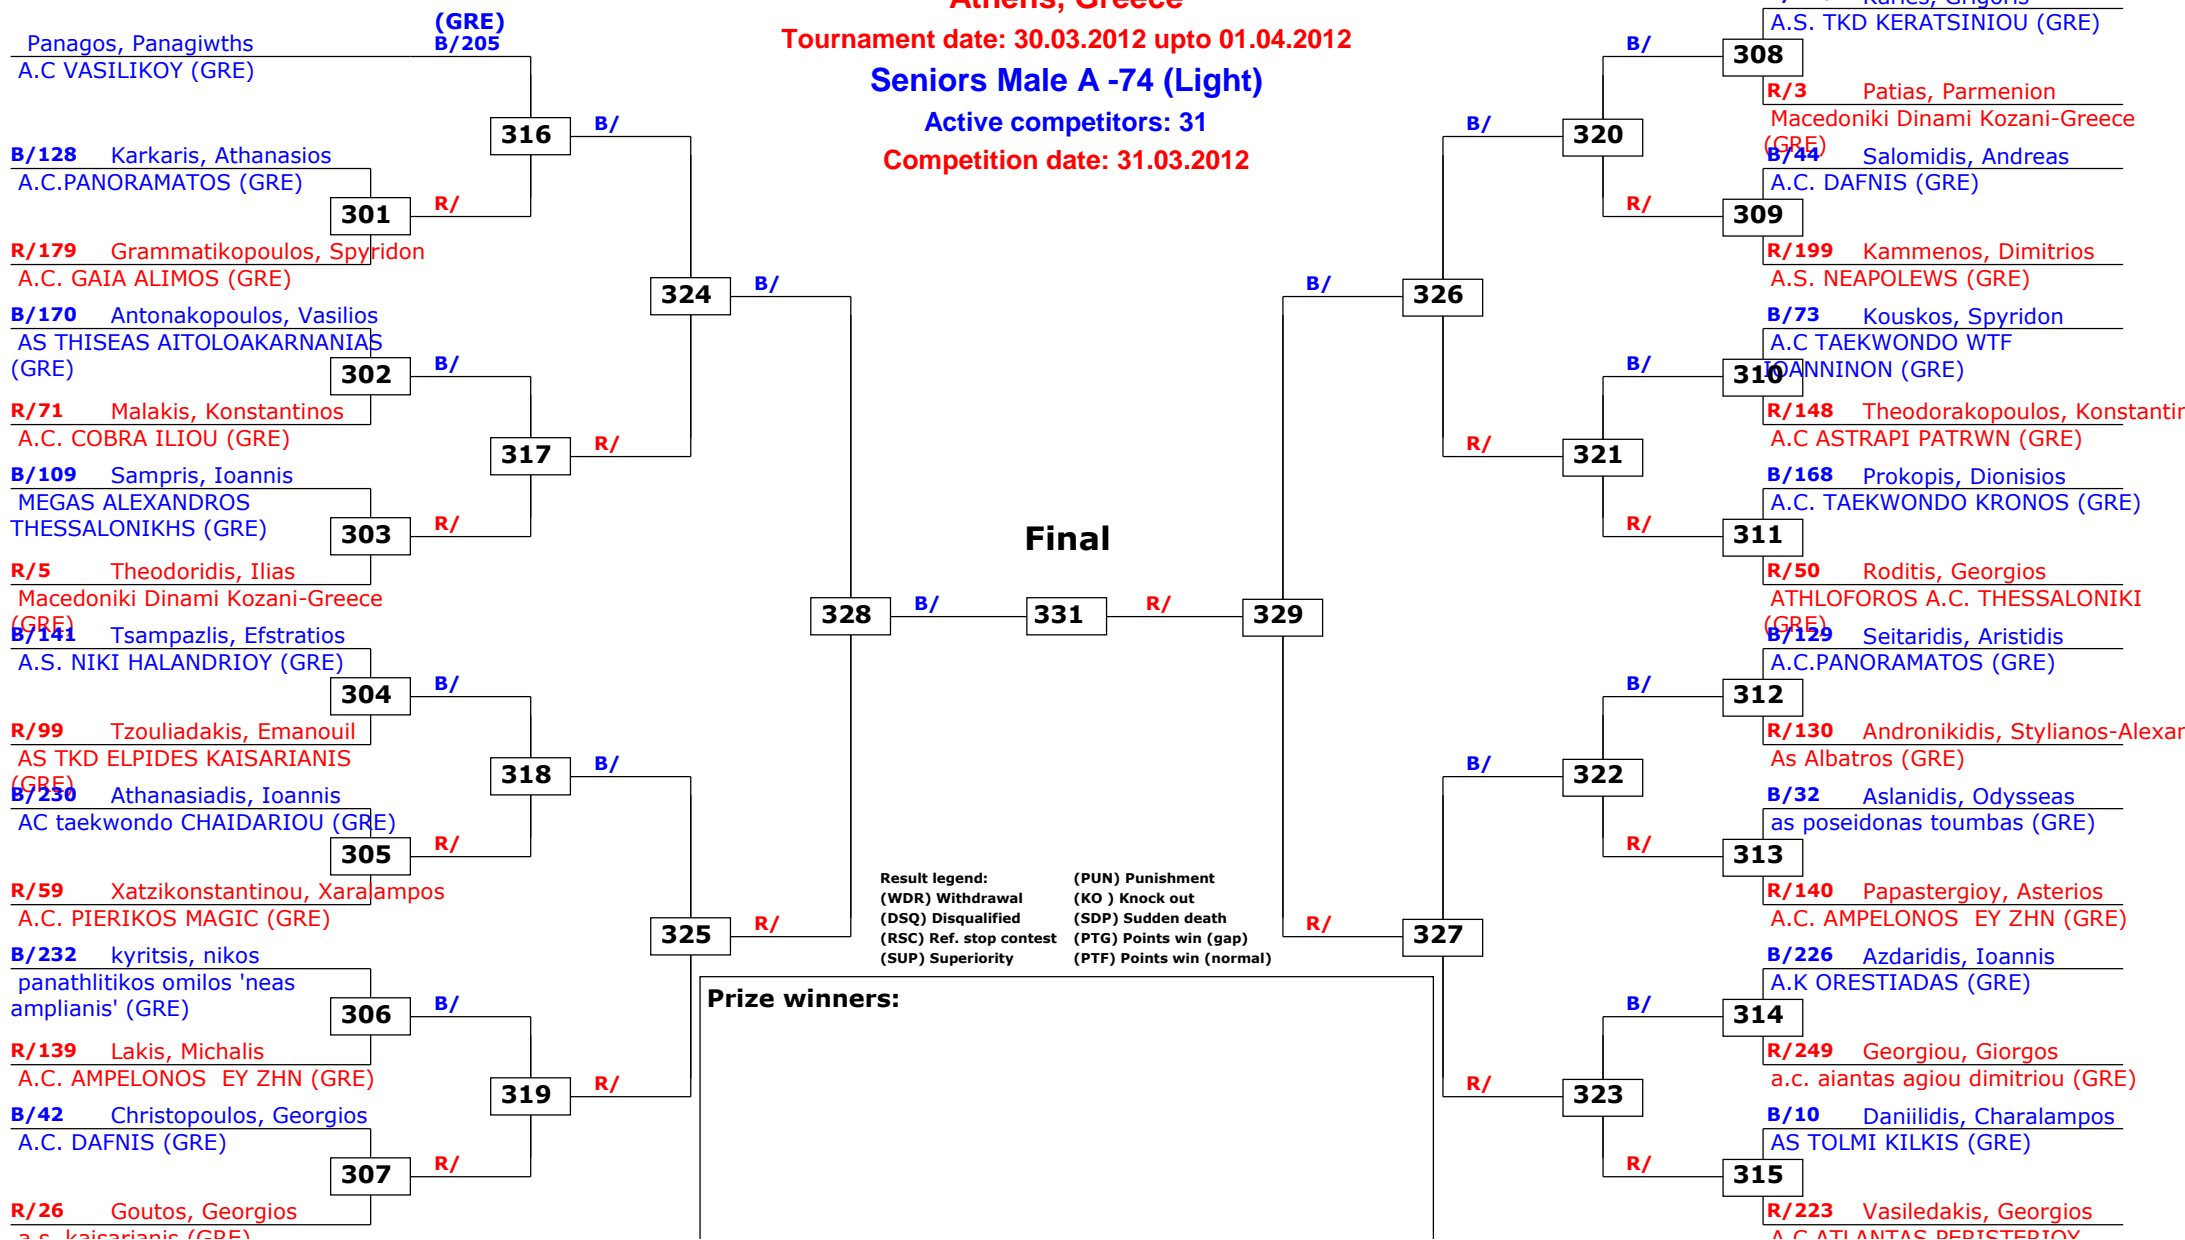

National Greek Championship Seniors

Athens, Greece

Tournament date: 30.03.2012 upto 01.04.2012

Seniors Male A -74 (Light)

Active competitors: 31

Competition date: 31.03.2012