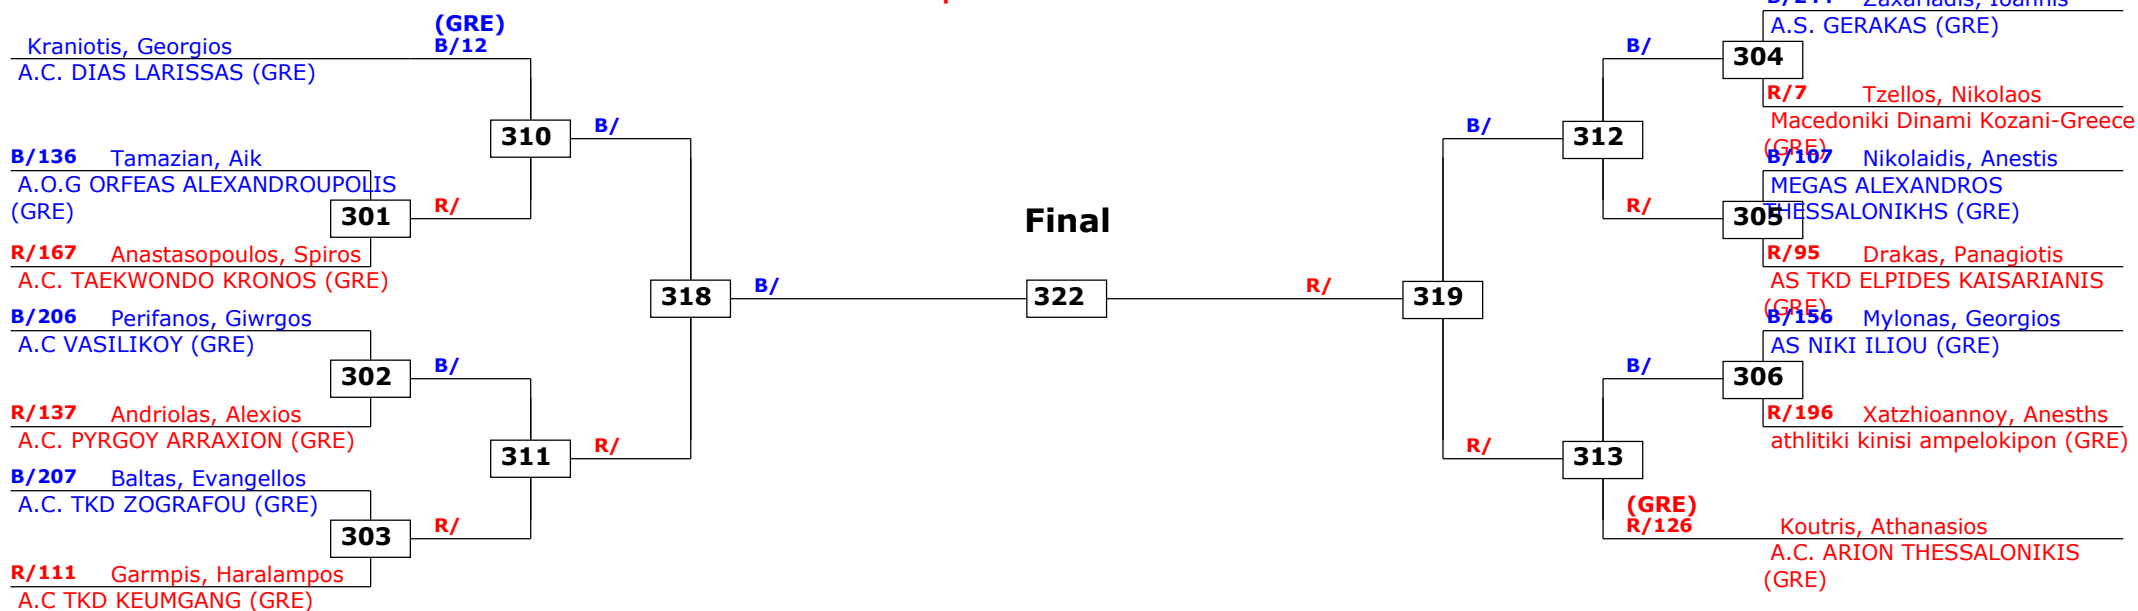

National Greek Championship Seniors

Athens, Greece

Tournament date: 30.03.2012 upto 01.04.2012

Seniors Male A -80 (Welter)

Active competitors: 14

Competition date: 30.03.2012

Result legend:

(WDR) Withdrawal	(PUN) Punishment
(DSQ) Disqualified	(KO) Knock out
(RSC) Ref. stop contest	(SDP) Sudden death
(SUP) Superiority	(PTG) Points win (gap)
	(PTF) Points win (normal)

Prize winners: