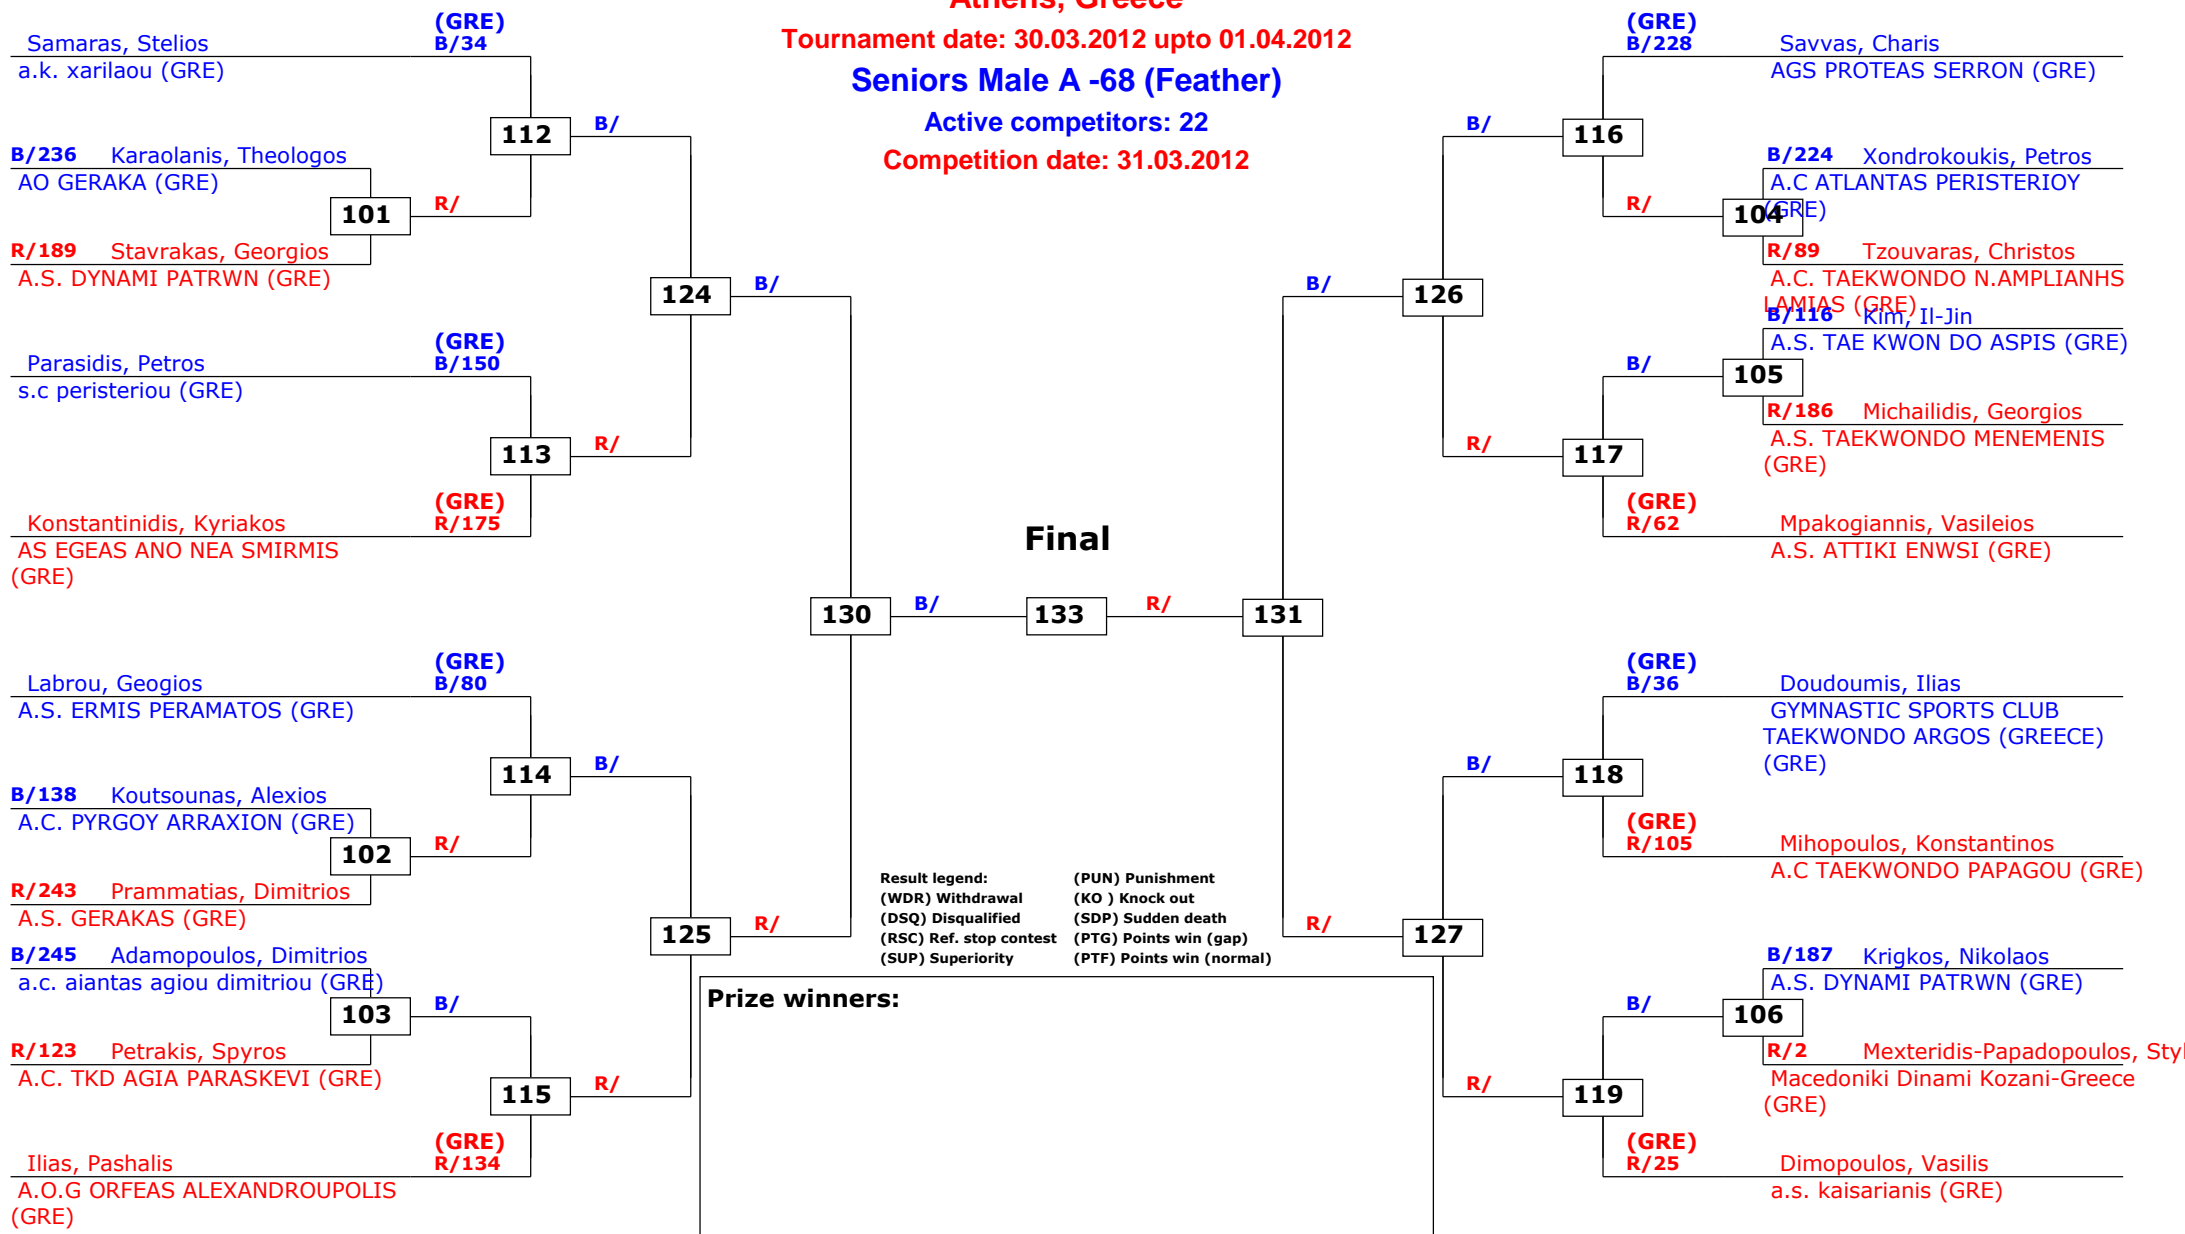

National Greek Championship Seniors

Athens, Greece

Tournament date: 30.03.2012 upto 01.04.2012

Seniors Male A -68 (Feather)

Active competitors: 22

Competition date: 31.03.2012

National Greek Championship Seniors