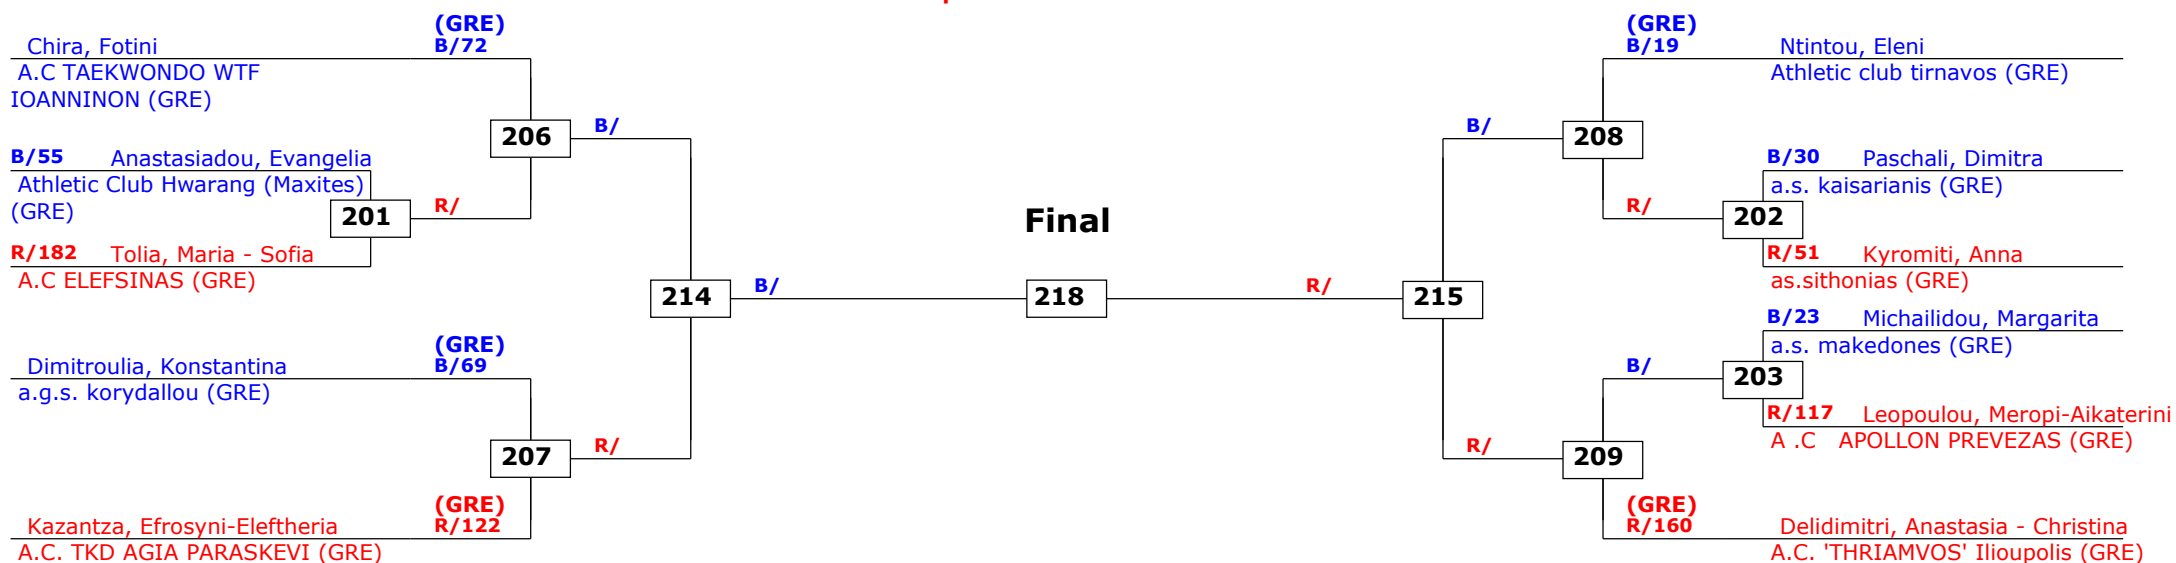

National Greek Championship Seniors

Athens, Greece

Tournament date: 30.03.2012 upto 01.04.2012

Seniors Female A -62 (Light)

Active competitors: 11

Competition date: 01.04.2012

Result legend:

(WDR) Withdrawal	(PUN) Punishment
(DSQ) Disqualified	(KO) Knock out
(RSC) Ref. stop contest	(SDP) Sudden death
(SUP) Superiority	(PTG) Points win (gap)
	(PTF) Points win (normal)

Prize winners: