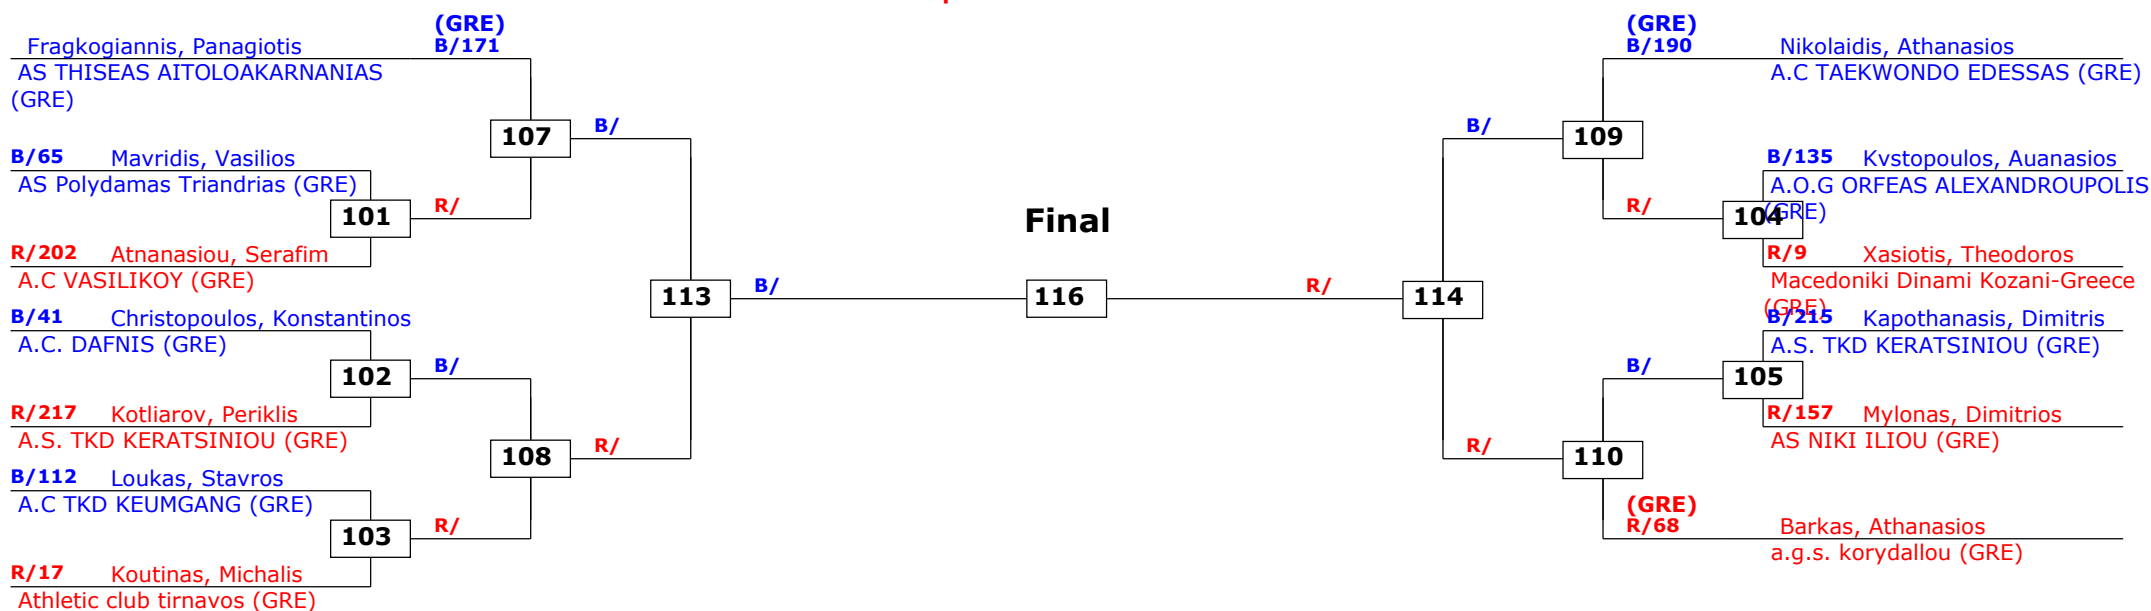

Athens, Greece

Tournament date: 30.03.2012 upto 01.04.2012

Seniors Male A +87 (Heavy)

Active competitors: 13

Competition date: 01.04.2012

Result legend:

(WDR) Withdrawal	(PUN) Punishment
(DSQ) Disqualified	(KO) Knock out
(RSC) Ref. stop contest	(SDP) Sudden death
(SUP) Superiority	(PTG) Points win (gap)
	(PTF) Points win (normal)