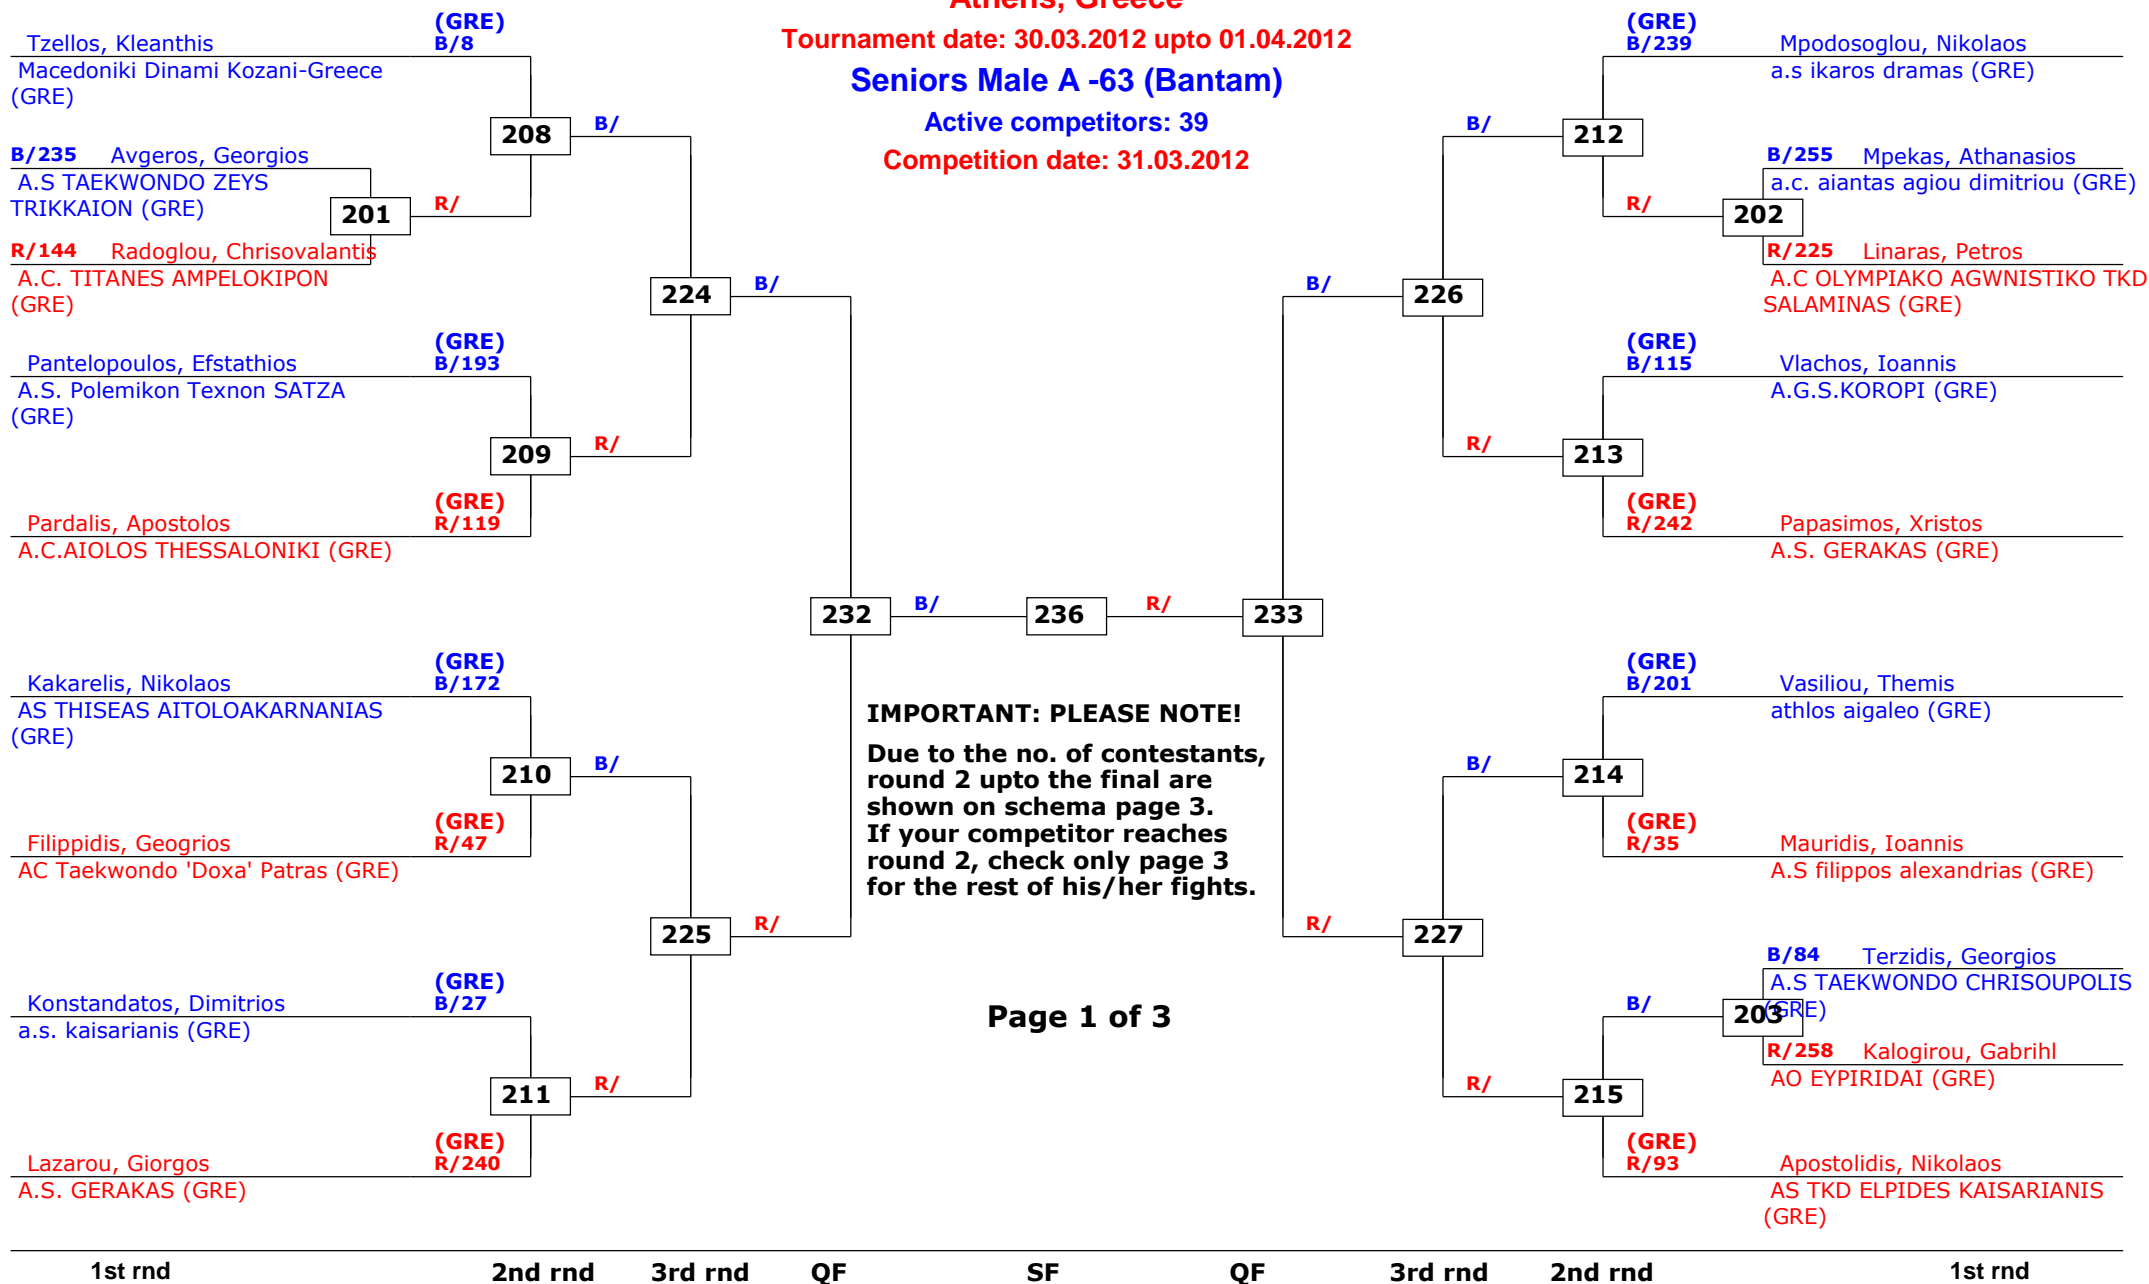

National Greek Championship Seniors

Athens, Greece

Tournament date: 30.03.2012 upto 01.04.2012

Seniors Male A -63 (Bantam)

Active competitors: 39

Competition date: 31.03.2012