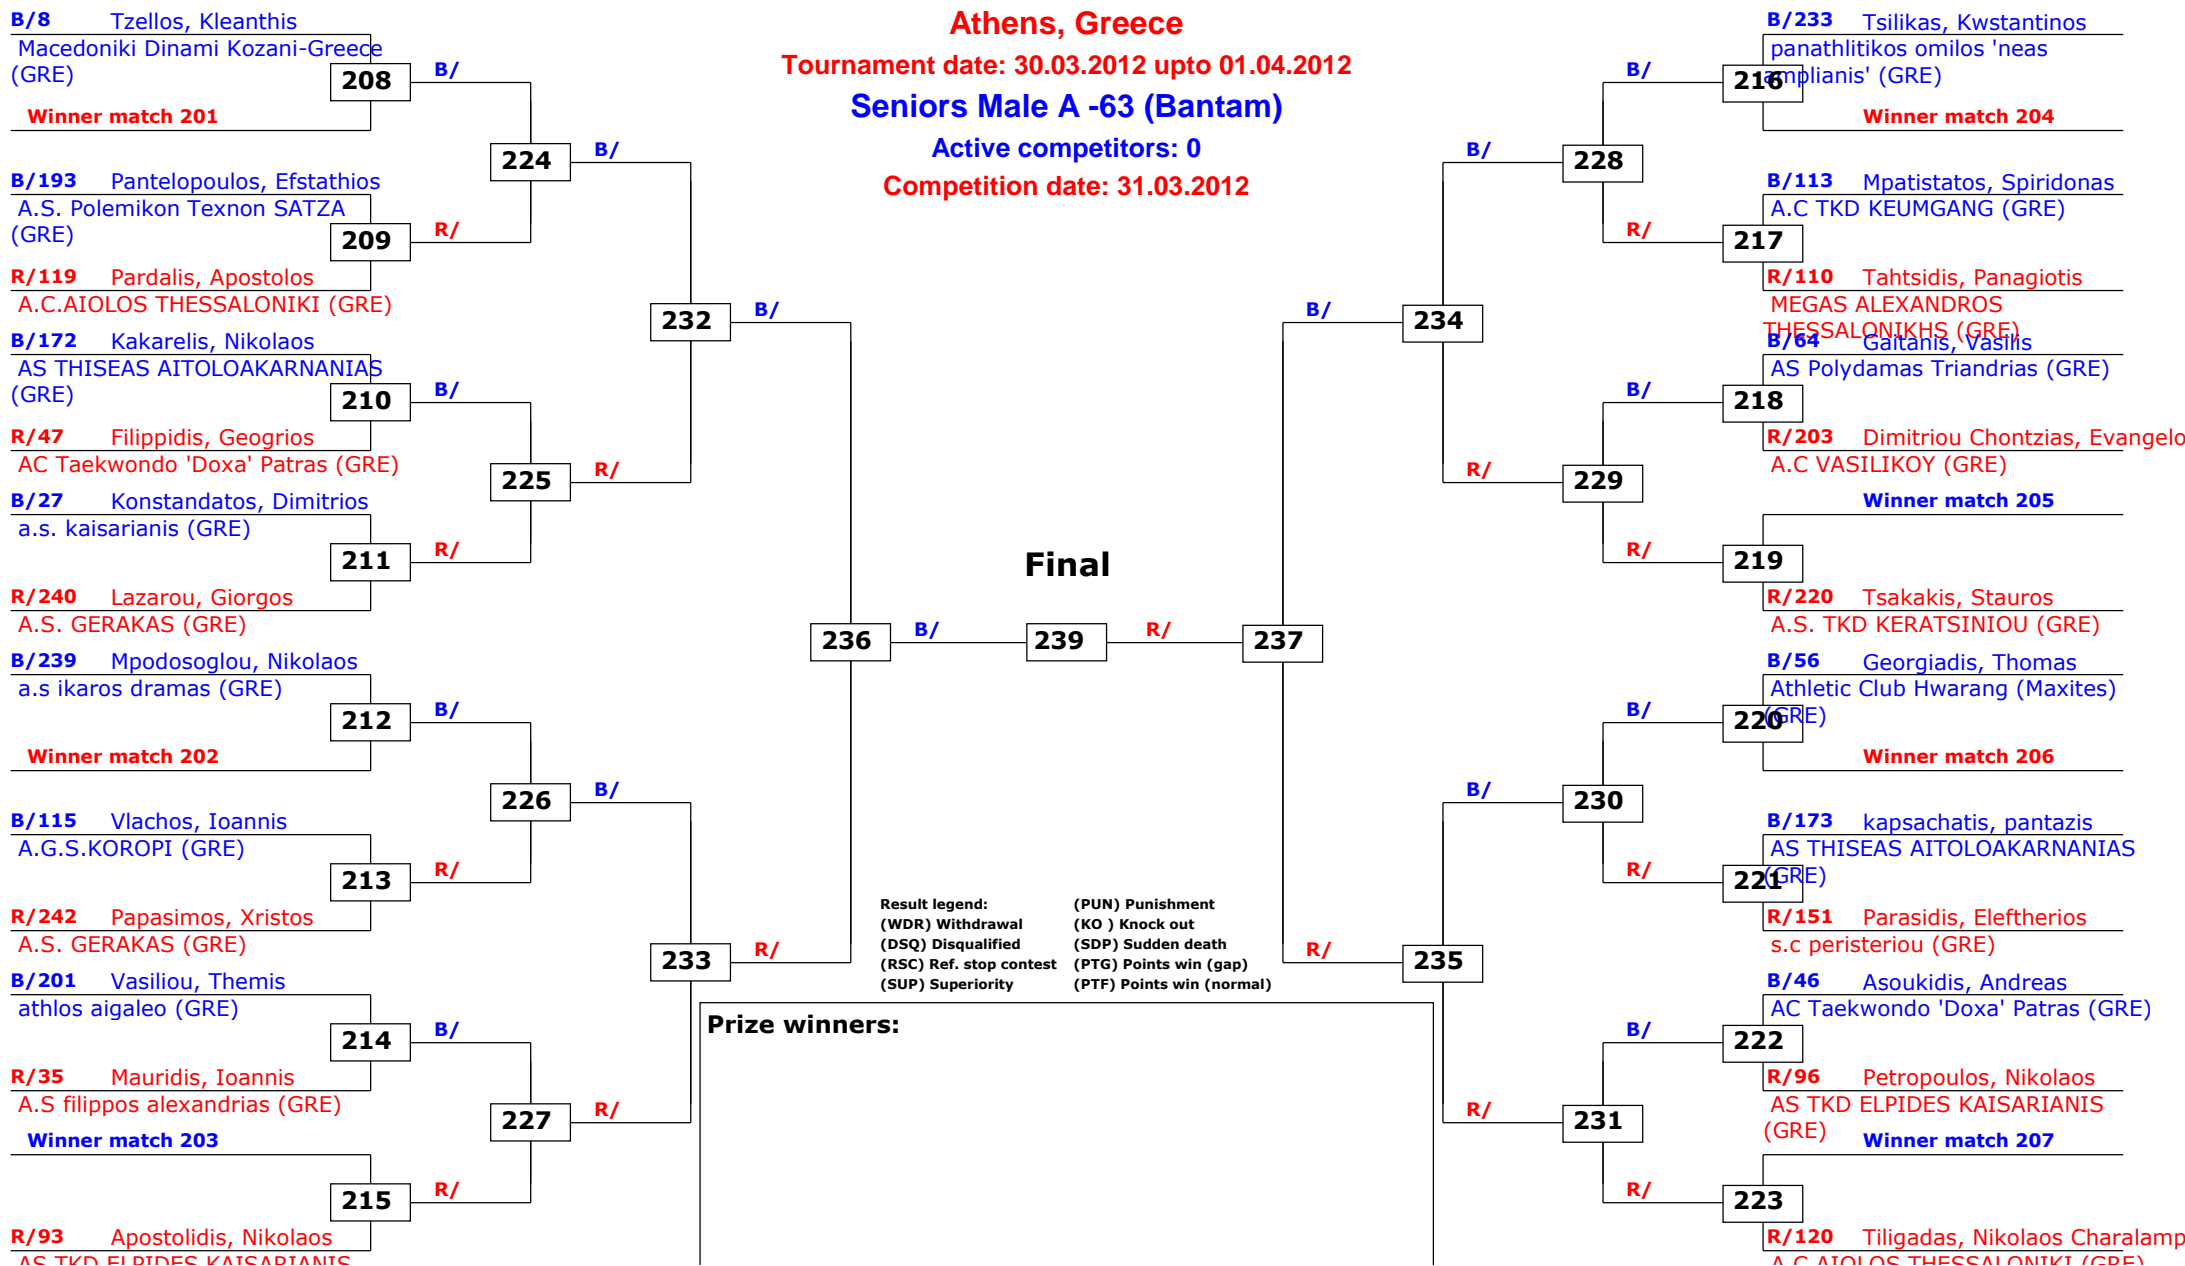

National Greek Championship Seniors

Athens, Greece

Tournament date: 30.03.2012 upto 01.04.2012

Seniors Male A -63 (Bantam)

Active competitors: 0

Competition date: 31.03.2012