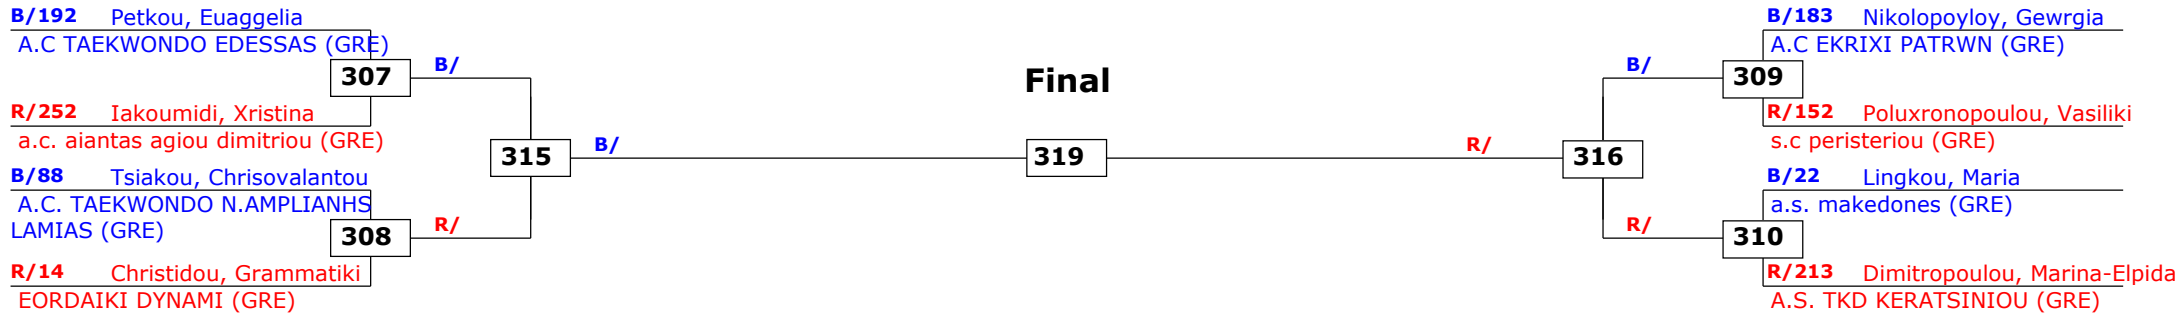

Prize winners:

National Greek Championship Seniors

Athens, Greece

Tournament date: 30.03.2012 upto 01.04.2012

Seniors Female A -73 (Middle)

Active competitors: 8

Competition date: 01.04.2012

Result legend: (PUN) Punishment
(WDR) Withdrawal (KO) Knock out
(DSQ) Disqualified (SDP) Sudden death
(RSC) Ref. stop contest (PTG) Points win (gap)
(SUP) Superiority (PTF) Points win (normal)