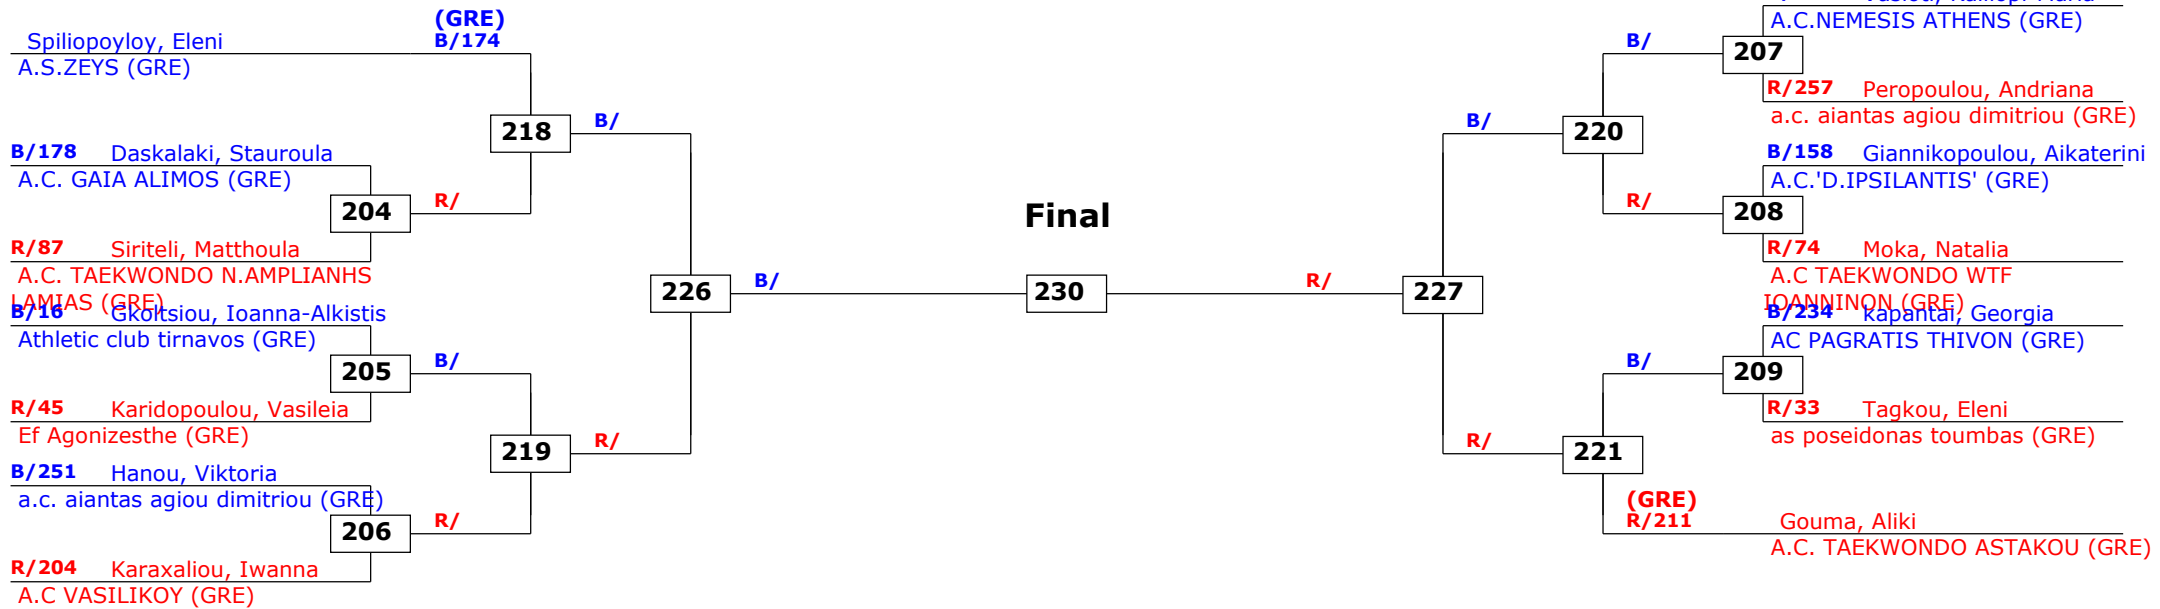

Prize winners:

National Greek Championship Seniors

Athens, Greece

Tournament date: 30.03.2012 upto 01.04.2012

Seniors Female A -53 (Bantam)

Active competitors: 14

Competition date: 30.03.2012

Result legend: