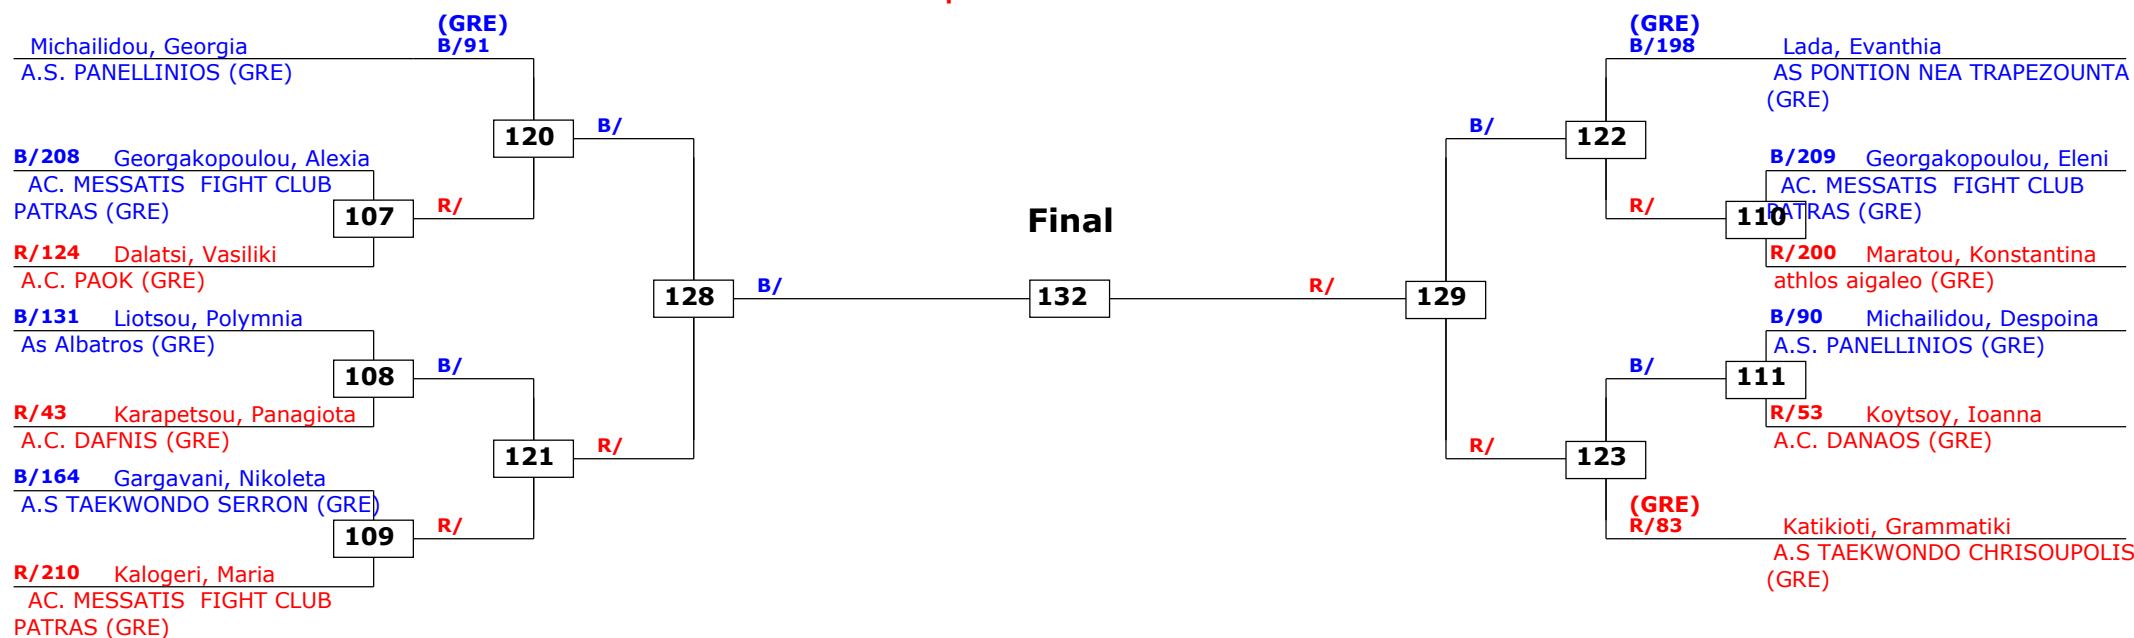

National Greek Championship Seniors

Athens, Greece

Tournament date: 30.03.2012 upto 01.04.2012

Seniors Female A -46 (Fin)

Active competitors: 13

Competition date: 31.03.2012

Result legend:

(WDR) Withdrawal	(PUN) Punishment
(DSQ) Disqualified	(KO) Knock out
(RSC) Ref. stop contest	(SDP) Sudden death
(SUP) Superiority	(PTG) Points win (gap)
	(PTF) Points win (normal)

Prize winners: