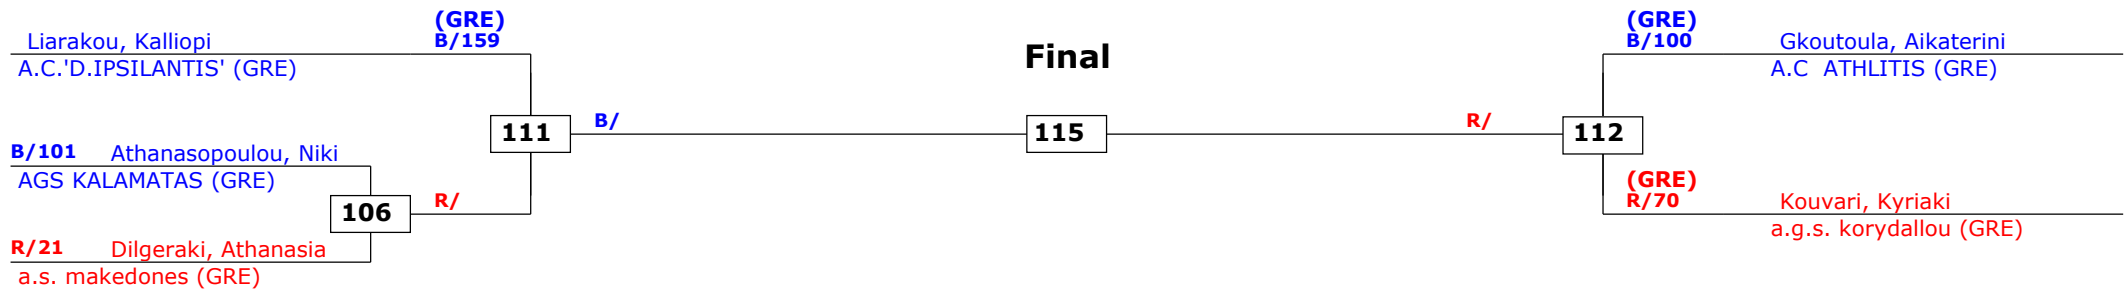

Prize winners:

National Greek Championship Seniors

Athens, Greece

Tournament date: 30.03.2012 upto 01.04.2012

Seniors Female A +73 (Heavy)

Active competitors: 5

Competition date: 01.04.2012

Result legend: (PUN) Punishment
(WDR) Withdrawal (KO) Knock out
(DSQ) Disqualified (SDP) Sudden death
(RSC) Ref. stop contest (PTG) Points win (gap)
(SUP) Superiority (PTF) Points win (normal)