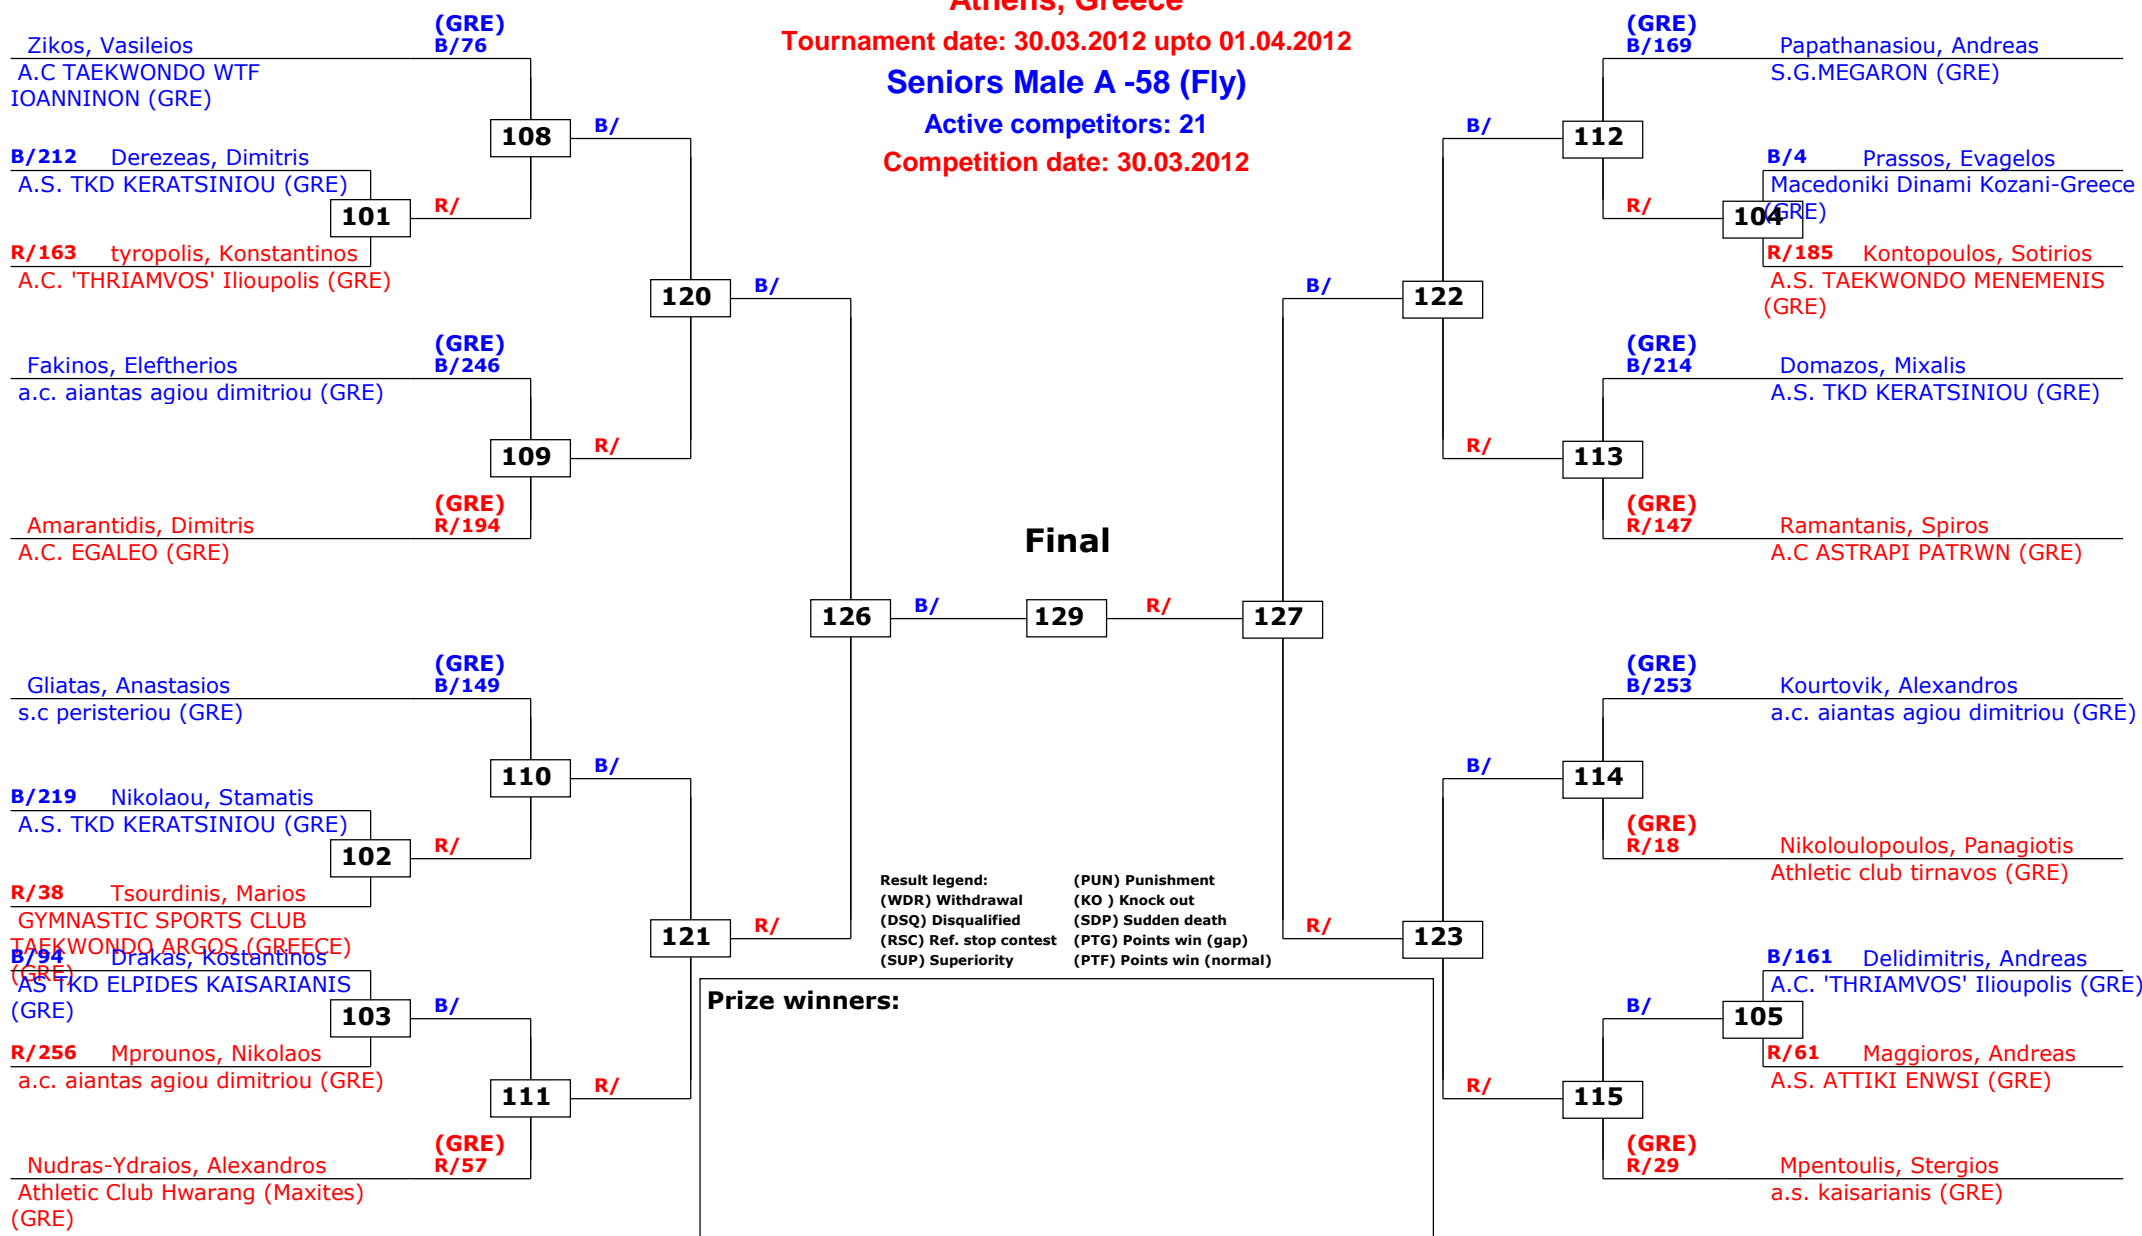

National Greek Championship Seniors

Athens, Greece

Tournament date: 30.03.2012 upto 01.04.2012

Seniors Male A -58 (Fly)

Active competitors: 21

Competition date: 30.03.2012