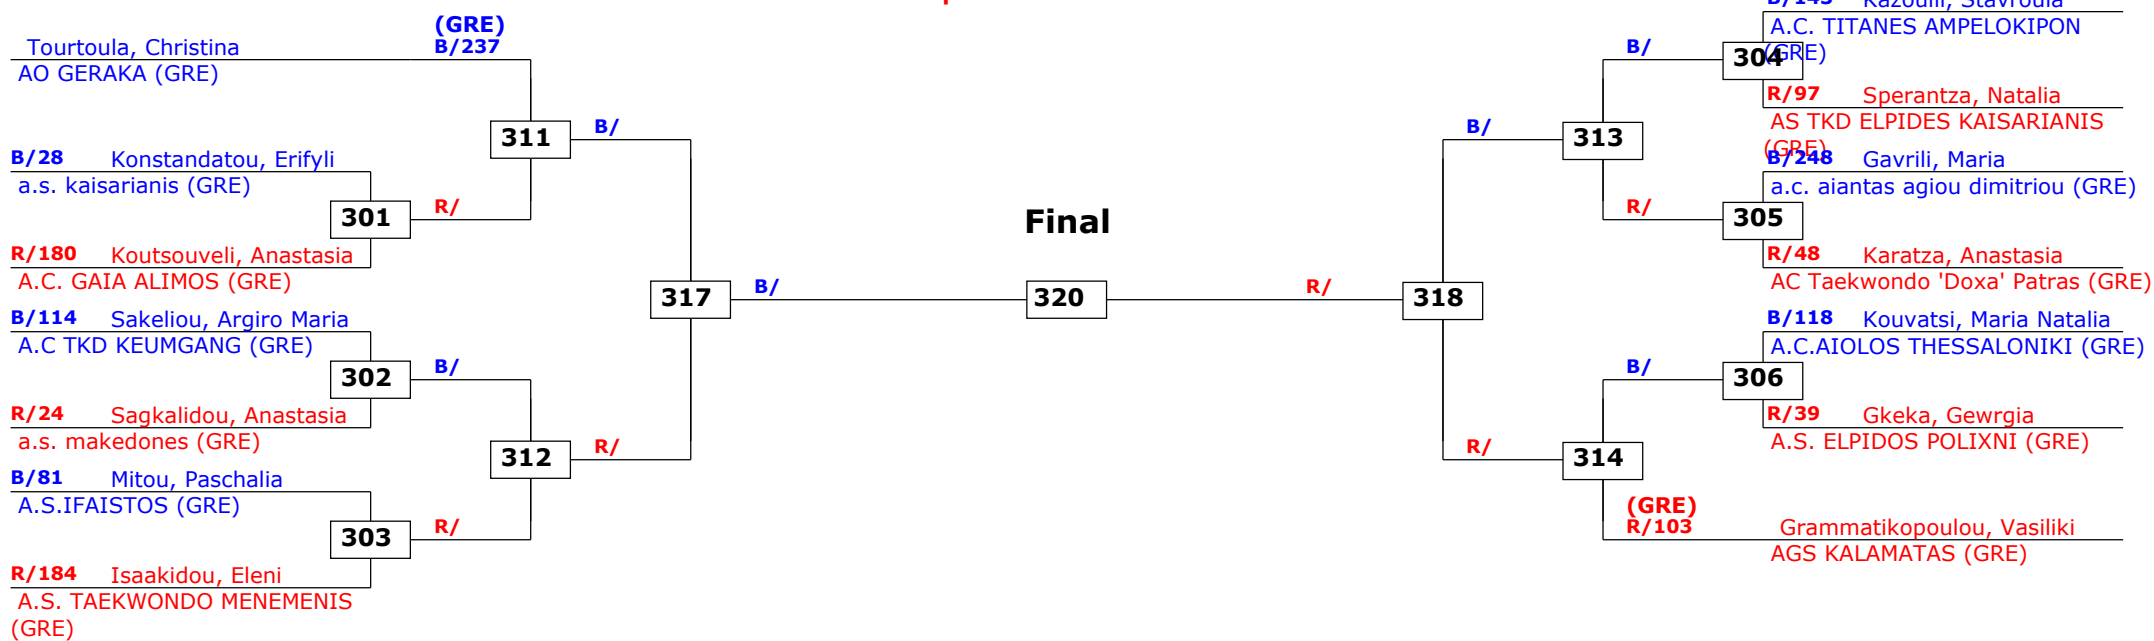

Athens, Greece

Tournament date: 30.03.2012 upto 01.04.2012

Seniors Female A -57 (Feather)

Active competitors: 14

Competition date: 01.04.2012

Result legend: (PUN) Punishment
(WDR) Withdrawal (KO) Knock out
(DSQ) Disqualified (SDP) Sudden death
(RSC) Ref. stop contest (PTG) Points win (gap)
(SUP) Superiority (PTF) Points win (normal)