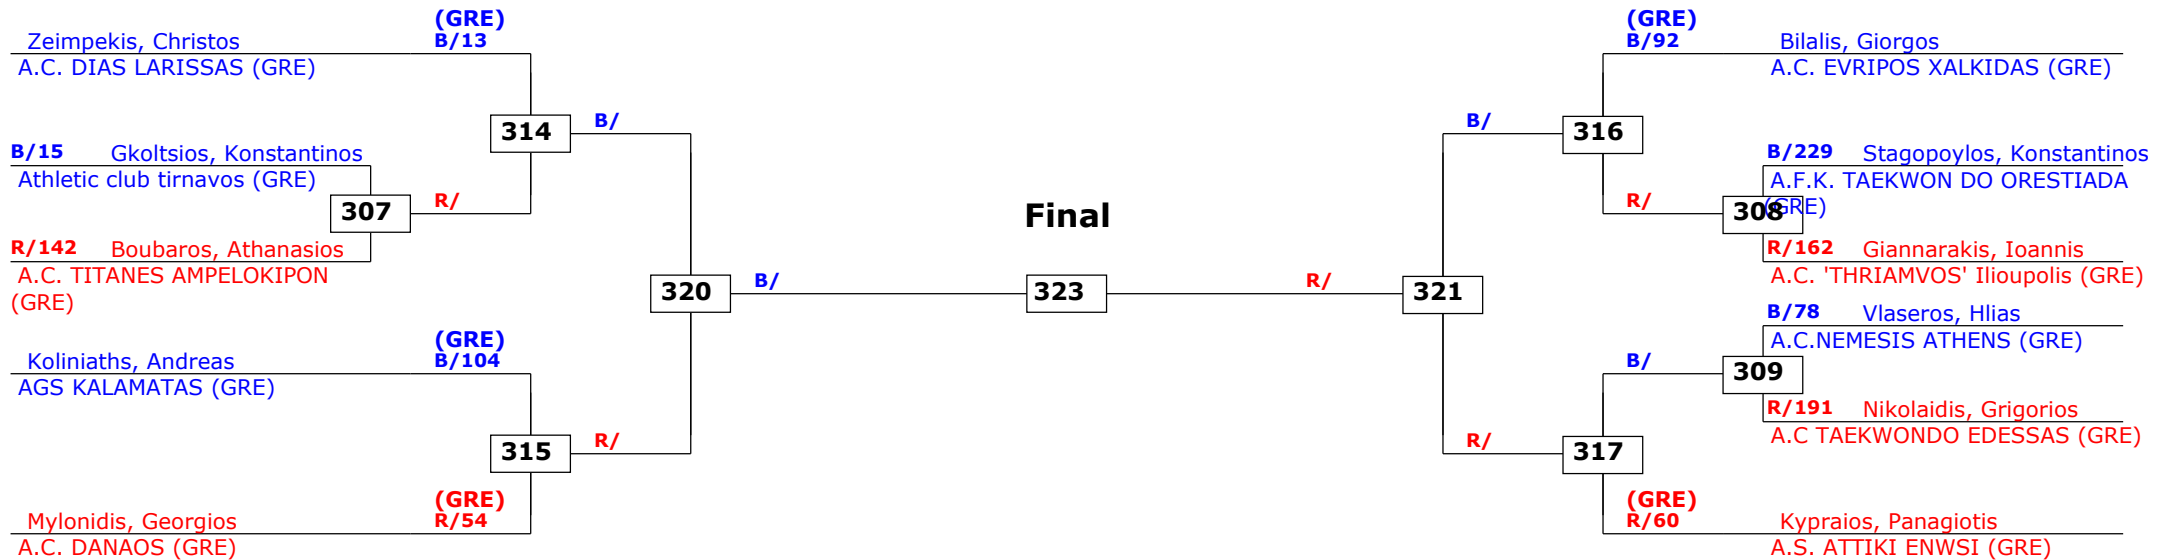

Prize winners:

National Greek Championship Seniors

Athens, Greece

Tournament date: 30.03.2012 upto 01.04.2012

Seniors Male A -87 (Middle)

Active competitors: 11

Competition date: 30.03.2012

Result legend: