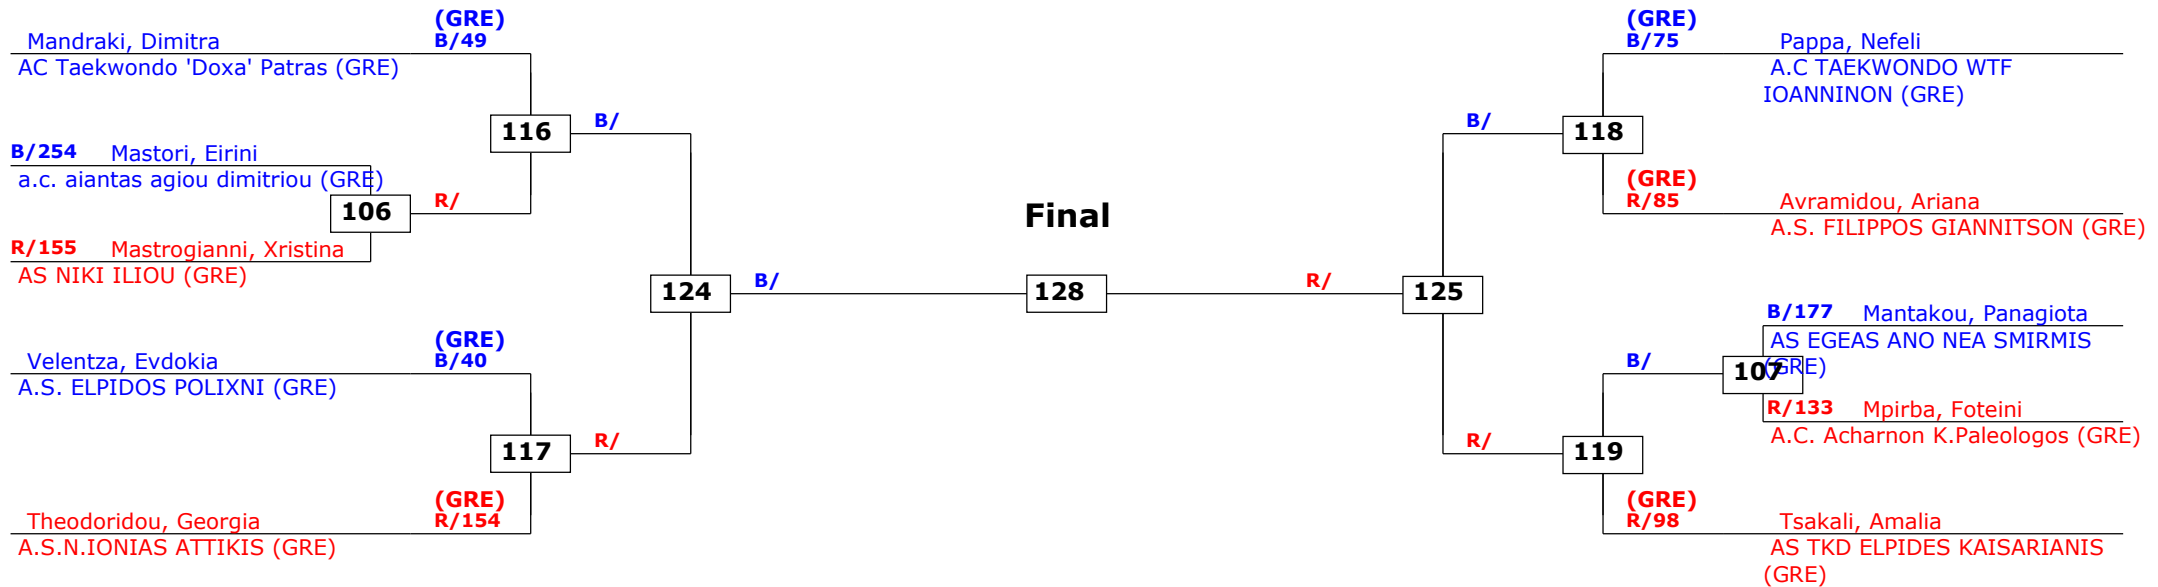

Athens, Greece

Tournament date: 30.03.2012 upto 01.04.2012

Seniors Female A -49 (Fly)

Active competitors: 10

Competition date: 30.03.2012

Result legend: (PUN) Punishment
 (WDR) Withdrawal (KO) Knock out
 (DSQ) Disqualified (SDP) Sudden death
 (RSC) Ref. stop contest (PTG) Points win (gap)
 (SUP) Superiority (PTF) Points win (normal)