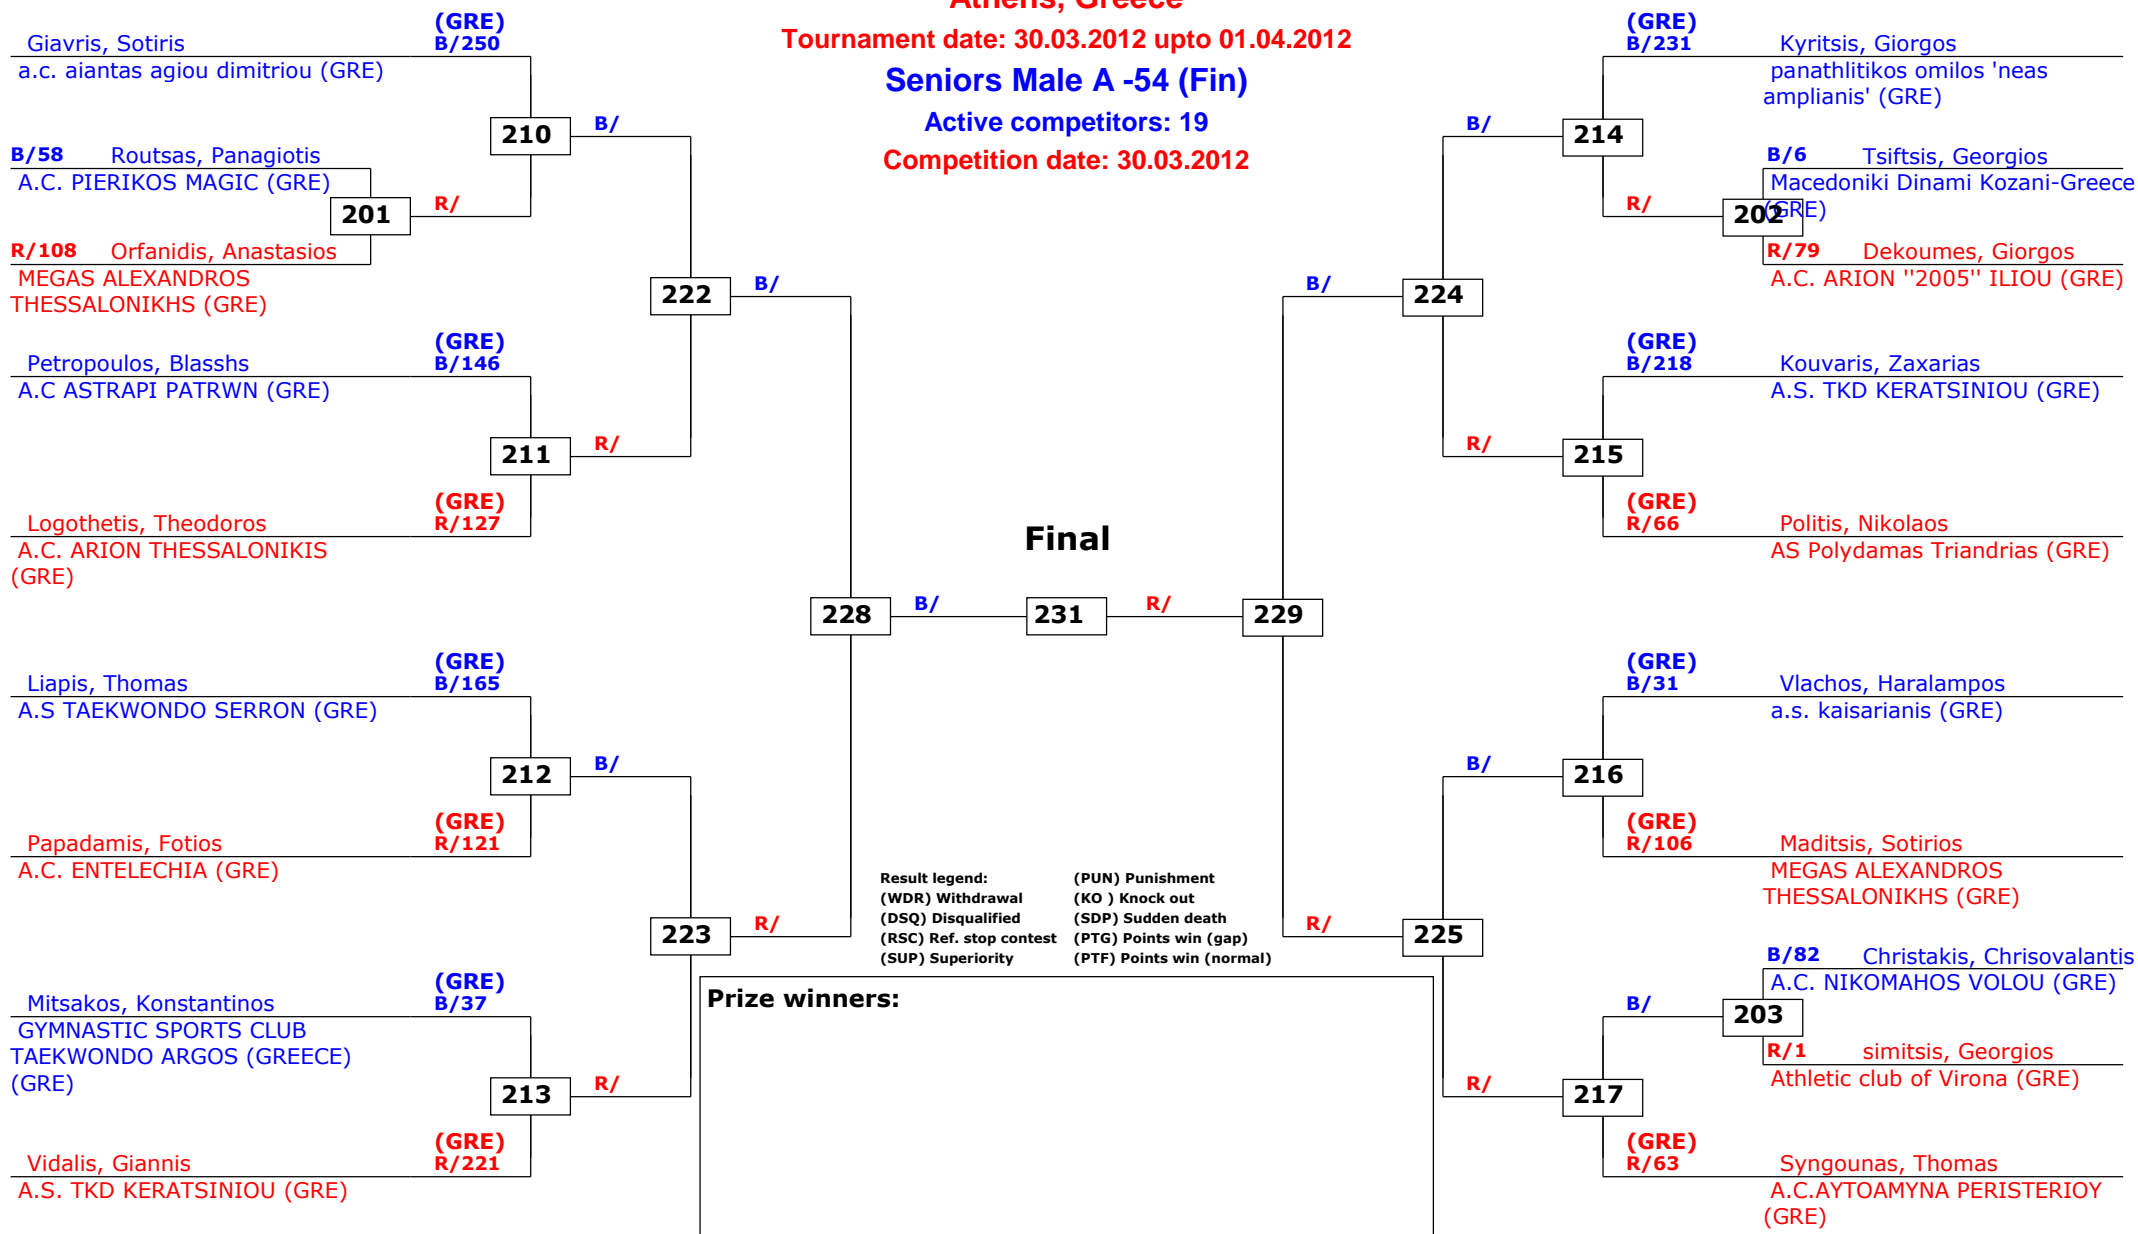

National Greek Championship Seniors

Athens, Greece

Tournament date: 30.03.2012 upto 01.04.2012

Seniors Male A -54 (Fin)

Active competitors: 19

Competition date: 30.03.2012

National Greek Championship Seniors