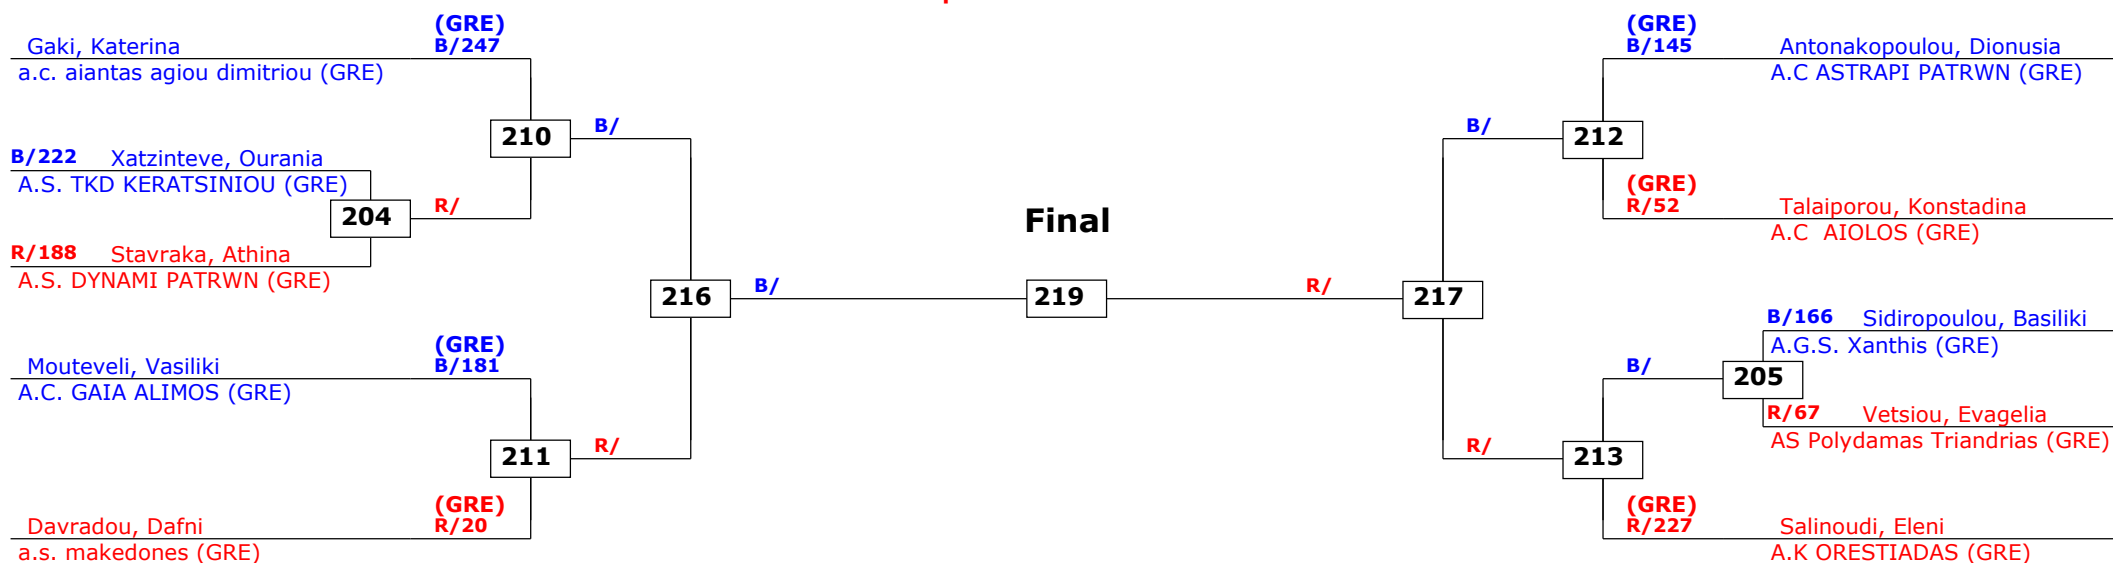

Athens, Greece

Tournament date: 30.03.2012 upto 01.04.2012

Seniors Female A -67 (Welter)

Active competitors: 10

Competition date: 01.04.2012

Result legend: (PUN) Punishment
 (WDR) Withdrawal (KO) Knock out
 (DSQ) Disqualified (SDP) Sudden death
 (RSC) Ref. stop contest (PTG) Points win (gap)
 (SUP) Superiority (PTF) Points win (normal)