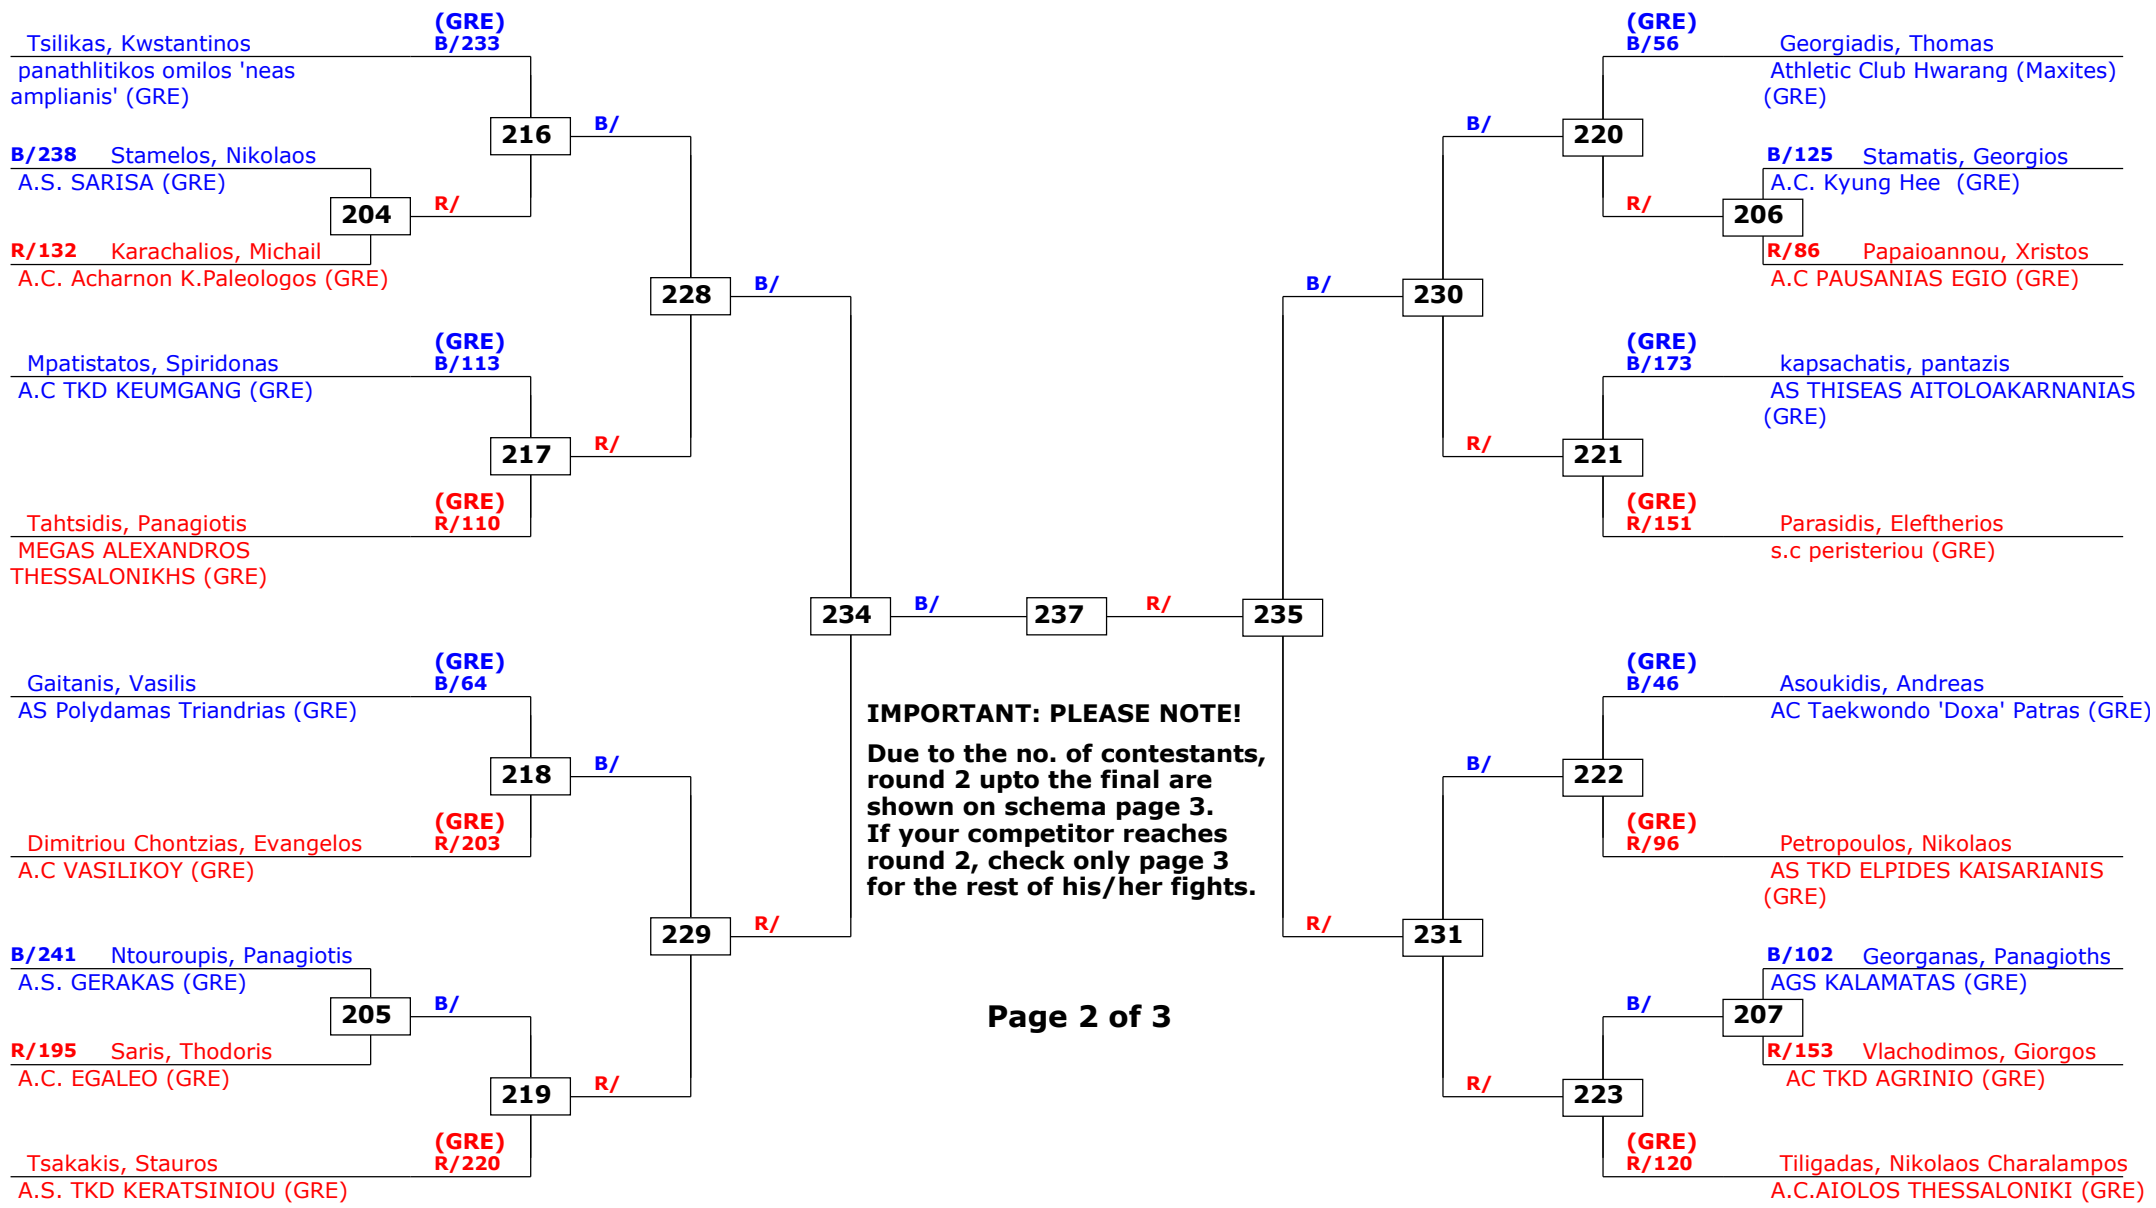

IMPORTANT: PLEASE NOTE!
Due to the no. of contestants,
round 2 upto the final are
shown on schema page 3.
If your competitor reaches
round 2, check only page 3
for the rest of his/her fights.